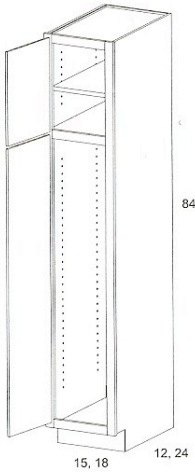

BASE BLIND CORNER CABINETS

DEBUT BASE CABINETS

BASE BLIND CORNER PENIN

CPB27

2 Doors
1 Drawer
1 Adj. Shelf

MATCHING BASE END PANEL

MBEP

PENINSULA BASE CABINETS

PB24

1 Drawer,
1 Blank
Butt Doors on
both sides,
1 Adj. Shelf

PB30

PB36

PB42

2 Drawers,
2 Blanks
2 Doors on
both sides,
1 Adj. Shelf

PB48

3 Drawers
3 Blanks
3 Doors on both sides, 1 Adj. Shelf

DEBUT TALL CABINETS

84" HIGH UTILITY CABINET

1 Door top, **U151284**
 1 Door bottom, **U181284**
 1 adj. shelf on top

Must specify L/R hinge. **U152484**
U182484

84" HIGH UTILITY CABINET

Butt Doors top, **U241284**
 Butt Doors bottom, **U301284**
 1 adj. shelf on top **UUC361284**