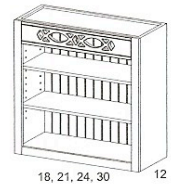

2 Adj. shelves