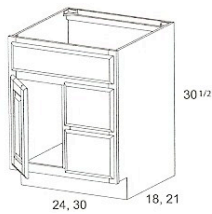

VANITY DRAWER SINK BASE

1 Door
2 Blanks,
2 Drawers,
No Shelf

VDBS24 L/R
VDBS2418 L/R
VDBS30 L/R
VDBS3018 L/R

L-hand shown.

*Must specify L/R hinging.
Hinging refers to door side.*

VANITY DRAWER SINK BASE

Butt Doors
2 Blanks,
2 Drawers,
No Shelf