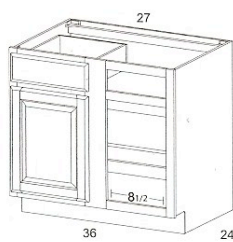

LAZY SUSAN SHELF KIT

2 Shelves

R6704 Estate
R6704 Designer
R6704 Executive

1 1/2" rim height.
26 1/2" diameter.

DEBUT BASE CABINETS

DIAGONAL CORNER SINK BASE

DCSB36
DCSB42

1 Door, No Shelf
1 Drawer Blank
42" has 2 Doors

R6702 Estate
R6702 Designer
R6702 Executive

28" rotary shelf
Field installation required.

BASE LAZY SUSANS

Attached Double Doors
BLS33
BLS36

1 1/2" rim height.

BASE BLIND CORNER CABINETS

1 Door CB36
1 Drawer CB39
1 Adj. Shelf CB42
CB45
CB48