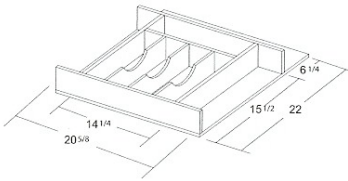

DEBUT ACCESSORIES

SILVERWARE TRAYS

For B15 a

UTENSIL TRAYS