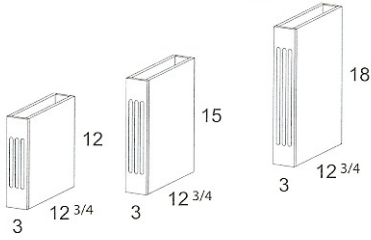

Oak is

EYEBROW ARCH VALANCE

Trimmable

COOKBOOK HOLDER

17 7/8 w
1 7/8 th
12 1/2 h

Mounts under

DEBUT ACCESSORIES

WALL PILASTERS