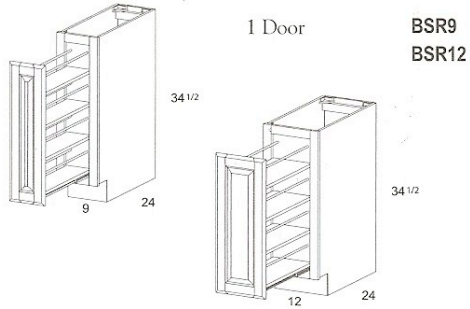

DEBUT BASE CABINETS

BASE SPICE RACKS