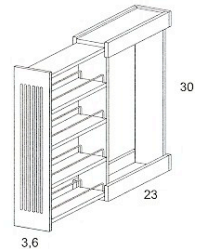

SINK BASE DOOR STOP

BASE FILLER PULL-OUT

3,6

PULL-OUT TOWEL BAR

Chrom
Fits all

3,6

DRAWER SPICE RACK

1 1/2" deep