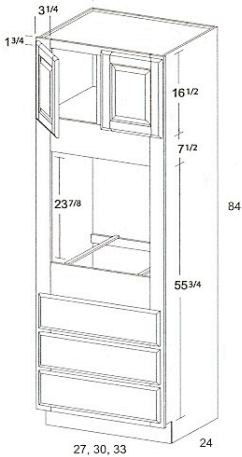

84" HIGH OVEN CABINETS

2 Doors O2784
3 Drawers O3084
No Shelf O3384

Opening unfinished