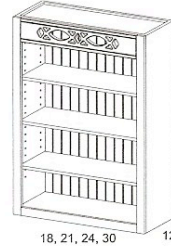

OPEN DISPLAY WALL CABINET

3 Adj. shelves

2 Adj. shelves