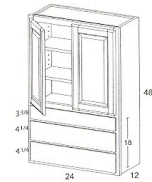

- 2 Doors   **WDC2460**
- w/o center   **WDC2454**
- mullion
- 3 Adj.   **WDC2454**
- Shelves