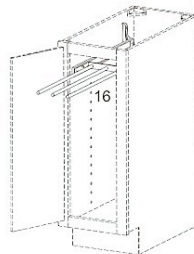

SINK BASE DOOR STOP

BASE FILLER PULL-OUT

3,6

PULL-OUT TOWEL BAR

Chrom
Fits all

3,6

DRAWER SPICE RACK

1 1/2" deep