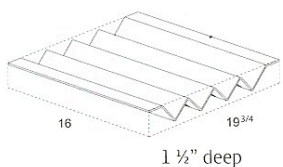

SINK BASE DOOR STOP

BASE FILLER PULL-OUT

3,6

PULL-OUT TOWEL BAR

Chrom
Fits all

3,6

DRAWER SPICE RACK

1 1/2" deep