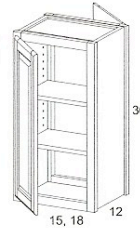

1 door on both sides, 3 adj. shelves

PW1542
PW1842

2 butt doors on both sides, 3 adj. shelves

PW2442

2 doors with center mullion on both sides, 3 adj. shelves

PW3042
PW3642

36" PENINSULA WALL CAB

1 door on both sides, 2 adj. shelves

PW1536
PW1836

2 butt doors on both sides, 2 adj. shelves

PW2436

2 doors with center mullion on both sides, 2 adj. shelves

PW3036
PW3636

30" PENINSULA WALL CAB

PW1230
PW1530
PW1830

PW2430