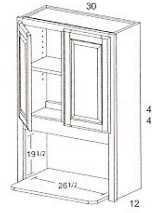

48" - 30" HIGH MICROWAVE

- 2 Doors with   **MWO3048**
- center mullion   **MWO3042**
- 1 removable   **MWO3036**
- shelf & 1 adj. shelf   **MWO3030**