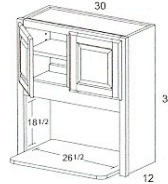

- 2 Doors with   **MWO3036**
- center mullion   **MWO3030**
- 1 removable   **MWO3030**
- shelf no adj. shelf