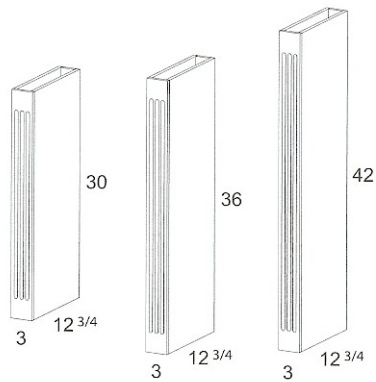

1/2" Flush Finished End standard.