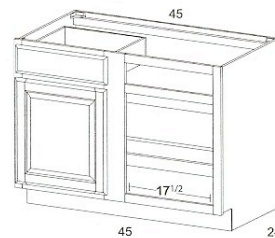

BASE BLIND CORNER CABINETS