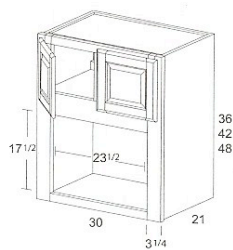

48" - 36" HIGH BUILT-IN MICROWAVE

- 2 Doors with   **BIMC3048**
- center mullion   **BIMC3042**
- **BIMC3036**