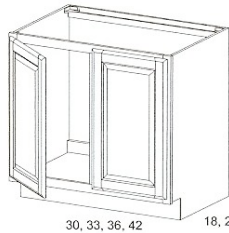

VLHC18

1 Door top
1 pull-out bottom with hamper
mounted to the door
No Shelves

DEBUT VANITY 34 1/2 CABINETS

VANITY SINK CABINETS - BA

2 Butt Doors
No Shelf

VSFH24BH
VSFH2418BH
VSFH27BH
VSFH2718BH

2 Doors with
center mullion
No Shelf