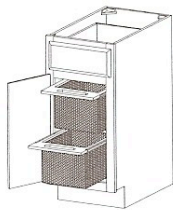

R6771
For B18