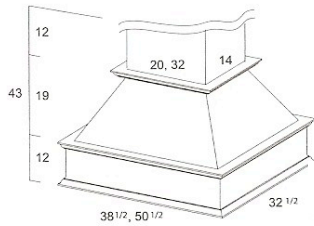

DRAWER SHELF UNITS

Finished interior is standard.

DEBUT ACCESSORIES

MANTLE HOODS

CHIMNEY HOODS

ISLAND HOODS

APPLIANCE CABINETS

ORGANIZER UNIT

28
Si

34
2 l
Fn

WALL ORGANIZER

DEBUT ACCESSORIES

STEMGLASS HOLDERS

- holds 4 glasses
- holds 5 glasses
- holds 7 glasses
- holds 8 glasses

TIERED SPICE RACK

Adjusts
Fits 12"