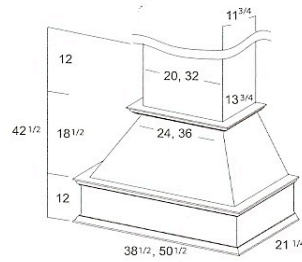

DRAWER SHELF UNITS

Finished interior is standard.

DEBUT ACCESSORIES

MANTLE HOODS

CHIMNEY HOODS

ISLAND HOODS

APPLIANCE CABINETS

ORGANIZER UNIT

28
Si

34
2 l
Fn

WALL ORGANIZER

DEBUT ACCESSORIES

STEMGLASS HOLDERS

- holds 4 glasses
- holds 5 glasses
- holds 7 glasses
- holds 8 glasses

TIERED SPICE RACK

Adjusts
Fits 12"