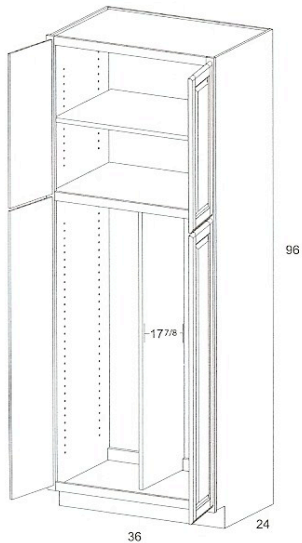

36" PANTRY WITH DIVIDER

U362484
U362490
U362496

Butt Doors on top Butt
Doors on bottom 1 adj.
Shelf on top

*Toe Kick shipped separately on 96" H.