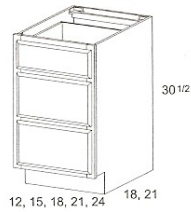

DEBUT VANITY CABINETS

VANITY DRAWER BASE CABIN

3 Drawers

VDB12
VDB1218
VDB15
VDB1518
VDB18
VDB1818
VDB21
VDB2118
VDB24
VDB2418