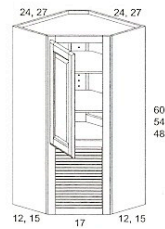

12" Depth can be increased to 15" only.
Increasing depth of DCW also changes the back dimension to 27".
15" Depth can be reduced to 12" only.
Decreasing the depth of DCW also changes the back dimension to 24".
Finished ends are standard.