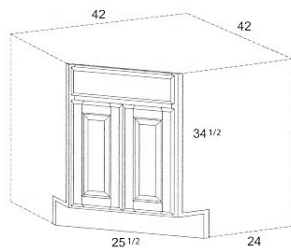

RETURN ANGLE BASE CAB

RAB2424
2 Doors
2 Fixed Shelves

BASE ANGLE TRIANGLE CAB

BAT24
2 Doors,
2 Drawer blanks
1 Adj. shelf

SINK FRONTS

SF2421
SF3027
SF3633
SF4239
SF4845

DIAGONAL CORNER SINK FR

DCSF

1 Door

DCSF42

2 Doors w/o
center mullion

CORNER SINK BASE CABINET

SBC33
SBC36

Hinged
double
Door
1 Adj.
Shelf

SBC33SLS
SBC36SLS

Hinged double Door with wooden
Lazy Susan installed.
1 1/2" rim height.
Estate and Designer will have plastic shelf.
Executive will have wood shelf.