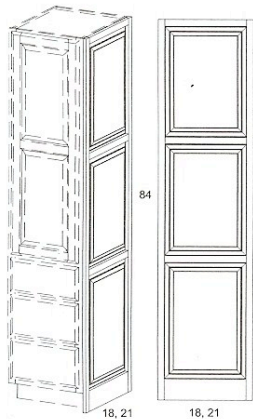

MATCHING VANITY END PAN

MVEP18
MVEP21

MVEP18BH
MVEP21BH