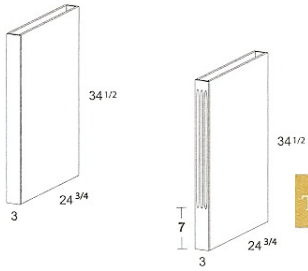

DEBUT ACCESSORIES

BASE PILASTERS

TALL PILASTERS