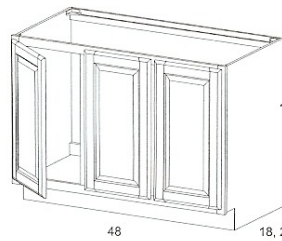

VSFH48BH
VSFH4818BH