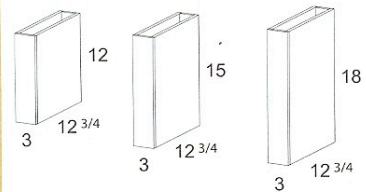

WALL PILASTERS

ACANTHUS VALANCE

Oak is