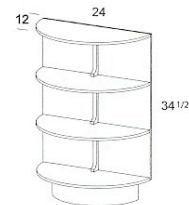

BASE WHATNOTS