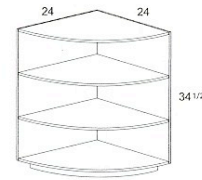

BASE WHATNOTS