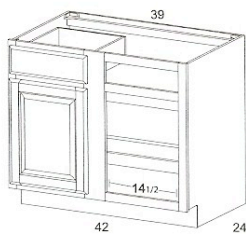

LAZY SUSAN SHELF KIT

2 Shelves

R6704 Estate
R6704 Designer
R6704 Executive

1 1/2" rim height.
26 1/2" diameter.

DEBUT BASE CABINETS

DIAGONAL CORNER SINK BASE

DCSB36
DCSB42

1 Door, No Shelf
1 Drawer Blank
42" has 2 Doors

R6702 Estate
R6702 Designer
R6702 Executive

28" rotary shelf
Field installation required.

BASE LAZY SUSANS

Attached Double Doors
BLS33
BLS36

1 1/2" rim height.

BASE BLIND CORNER CABINETS

1 Door CB36
1 Drawer CB39
1 Adj. Shelf CB42
CB45
CB48