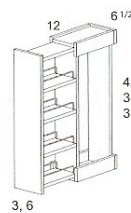

WALL FILLER PULL-OUTS