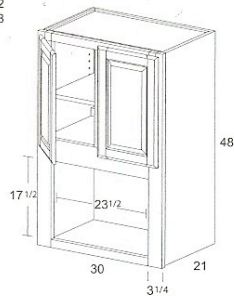

DEBUT WALL CABINETS

60" - 48" HIGH WALL CABINETS

- 1 Door   **WDC1860**
- 3 Adj.   **WDC2160**
- Shelves
- 1 Door   **WDC1854**
- 2 Adj.   **WDC2154**
- Shelves
- 1 Door   **WDC1848**
- 2 Adj.   **WDC2148**
- Shelves

Must specify L/R hinge.
Increased depth in 3" increments only.

- 2 Doors   **WDC2460**
- w/o center   **WDC2454**
- mullion
- 3 Adj.   **WDC2454**
- Shelves

- 2 Doors   **WDC2448**
- w/o center   **WDC2448**
- mullion
- 3 Adj.   **WDC2448**
- Shelves

Increased depth in 3" increments only.

48" - 30" HIGH MICROWAVE

- 2 Doors with   **MWO3048**
- center mullion   **MWO3042**
- 1 removable   **MWO3036**
- shelf & 1 adj. shelf   **MWO3030**

- 2 Doors with   **MWO3036**
- center mullion   **MWO3030**
- 1 removable   **MWO3030**
- shelf no adj. shelf

- 2 Doors with   **MWO3030**
- center mullion   **MWO3030**
- 1 removable   **MWO3030**
- shelf no adj. shelf

48" - 36" HIGH BUILT-IN MICROWAVE

- 2 Doors with   **BIMC3048**
- center mullion   **BIMC3042**
- **BIMC3036**

42" - 30" HIGH RETURN AIR

- 2 Single Doors   **WAR1242**
- on 2 sides   **WAR1236**
- 11 7/8" back   **WAR1230**
- sides and 9"   **WAR1230**
- fronts

- 2 Single Doors   **WAR2442**
- on 2 sides   **WAR2436**
- 24" back and   **WAR2430**
- 12" sides

The depth cannot be modified.

*42" H cabinets have 3 Adj. shelves,
36" & 30" H have 2 adj. Shelves.