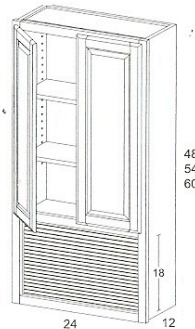

DEBUT WALL CABINETS

42" - 30" FINISHED INTERIOR MULLION

1 Door DCW2442FIMD
3 Adj. Shelves DCW2742FIMD

1 Door DCW2436FIMD
2 Adj. Shelves DCW2736FIMD

1 Door DCW2430FIMD
2 Adj. Shelves DCW2730FIMD

60" - 48" HIGH DIAGONAL

1 Door DCWA2460
3 Adj. Shelves DCWA2760

1 Door DCWA2454
2 Adj. Shelves DCWA2754

1 Door DCWA2448
2 Adj. Shelves DCWA2748

12" Depth can be increased to 15" only.
Increasing depth of DCW also changes the back dimension to 27".
15" Depth can be reduced to 12" only.
Decreasing the depth of DCW also changes the back dimension to 24".
Finished ends are standard.

60" - 48" HIGH WALL CABIN

1 Door WT1860
3 Adj. Shelves WT2160

1 Door WT1854
2 Adj. Shelves WT2154

1 Door WT1848
2 Adj. Shelves WT2148

Must specify L/R hinge.

60" - 48" HIGH WALL CABIN

2 Doors w/o center mullion WT2460
3 Adj. Shelves

2 Doors w/o center mullion WT2454
2 Adj. Shelves

2 Doors w/o center mullion WT2448
2 Adj. Shelves

DEBUT WALL CABINETS

60" - 48" HIGH WALL CABINETS

- 1 Door **WDC1860**
- 3 Adj. **WDC2160**
- Shelves
- 1 Door **WDC1854**
- 2 Adj. **WDC2154**
- Shelves
- 1 Door **WDC1848**
- 2 Adj. **WDC2148**
- Shelves