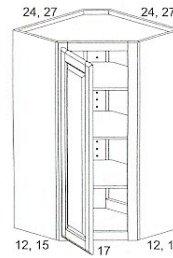

1 Piano-hinged Door
2 Adj. Shelves

CWER2436

1 Piano-hinged Door
2 Adj. Shelves

CWER2430

Must specify L/R hinge.

42" - 30" HIGH DIAGONAL

1 Door **DCW2442**

3 Adj. Shelves **DCW2742**