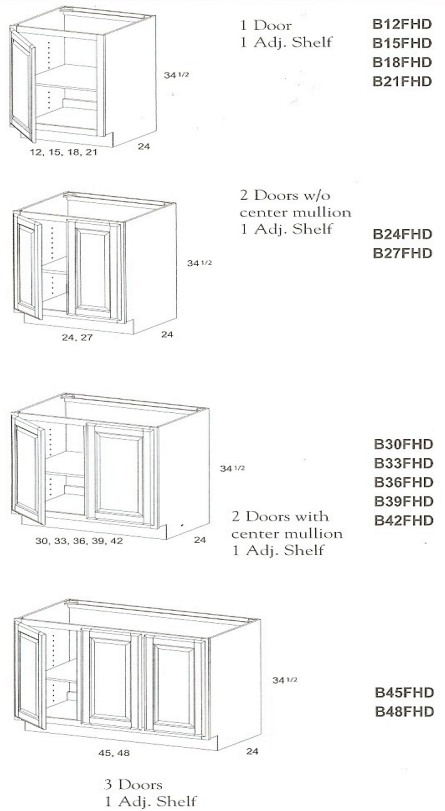

DIAGONAL HINGED DOOR U

DCW2418
DCW2718

MATCHING WALL END PANEL

MWEP12
MWEP15
MWEP18
MWEP24
MWEP30
MWEP36
MWEP42

DECORATIVE DOOR FRAMES

DDF

MULLION DOORS

30" H 1/2 Overlay MD
30" H Full Overlay MD
36" H 1/2 Overlay MD
36" H Full Overlay MD
42" H 1/2 Overlay MD
42" H Full Overlay MD

DEBUT BASE CABINETS

BASE SPICE RACKS

BASE CABINETS

BASE CABINETS

BASE CABINETS WITH FULL

Hinging is L, R, R and cannot be changed.

DEBUT BASE CABINETS

BASE CABINETS WITH ONE

1 Door
1 Drawer
1 sliding shelf

BWS15
BWS18
BWS21

2 Doors w/o
center mullion
1 Drawer
1 sliding shelf

BWS24
BWS27

2 Doors w/o
center mullion
1 Drawer
1 sliding shelf

BWS30
BWS33
BWS36

No depth modification.