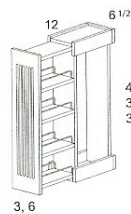

WALL FILLER PULL-OUTS