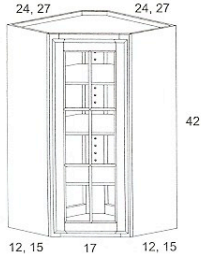

2 Adj. Shelves
for 30" H
DCW cabinets

R6711 Estate
Designer
Executive

Executive
1" high rim finger-jointed plywood tray.
Chrome telescoping shaft.

PENINSULA DIAGONAL COR

DCPW2430
DCPW2730

1 Door on front side
2 Doors w/o center mullion on
back side
2 adj. Shelves

DEBUT WALL CABINETS

42" - 30" FINISHED INTERIOR MULLION

1 Door DCW2442FIMD
3 Adj. Shelves DCW2742FIMD

1 Door DCW2436FIMD
2 Adj. Shelves DCW2736FIMD

1 Door DCW2430FIMD
2 Adj. Shelves DCW2730FIMD

60" - 48" HIGH DIAGONAL