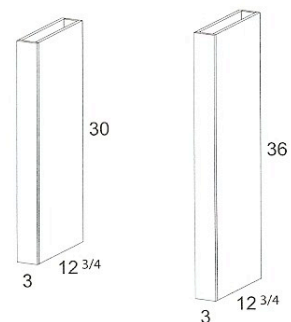

WALL FILLER PULL-OUTS

WALL PILASTERS

ACANTHUS VALANCE

Oak is

EYEBROW ARCH VALANCE

Trimmable