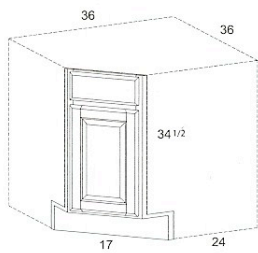

RETURN ANGLE BASE CAB

RAB2424
2 Doors
2 Fixed Shelves

BASE ANGLE TRIANGLE CAB

BAT24
2 Doors,
2 Drawer blanks
1 Adj. shelf

SINK FRONTS

SF2421
SF3027
SF3633
SF4239
SF4845

DIAGONAL CORNER SINK FR

DCSF

1 Door

DCSF42

2 Doors w/o
center mullion

CORNER SINK BASE CABINET

SBC33
SBC36

Hinged
double
Door
1 Adj.
Shelf

SBC33SLS
SBC36SLS

Hinged double Door with wooden
Lazy Susan installed.
1 1/2" rim height.
Estate and Designer will have plastic shelf.
Executive will have wood shelf.