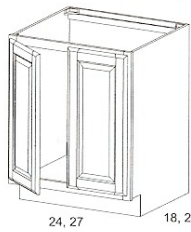

DEBUT VANITY 34 1/2 CABINETS

VANITY SINK CABINETS - BA

2 Butt Doors
No Shelf

VSFH24BH
VSFH2418BH
VSFH27BH
VSFH2718BH