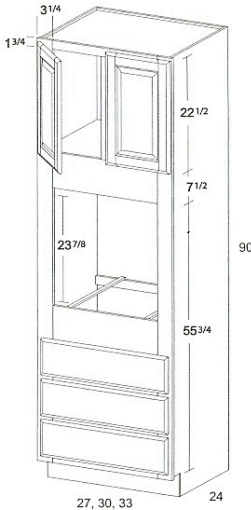

90" HIGH OVEN CABINETS

2 Doors O2790
3 Drawers O3090
1 Adj. Shelf O3390

Opening unfinished