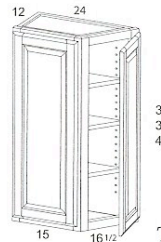

- 2 Single Doors   **WAR2442**
- on 2 sides   **WAR2436**
- 24" back and   **WAR2430**
- 12" sides

The depth cannot be modified.

*42" H cabinets have 3 Adj. shelves,
36" & 30" H have 2 adj. Shelves.