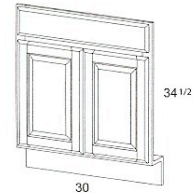

RETURN ANGLE BASE CAB

RAB2424
2 Doors
2 Fixed Shelves

BASE ANGLE TRIANGLE CAB

BAT24
2 Doors,
2 Drawer blanks
1 Adj. shelf

SINK FRONTS

SF2421
SF3027
SF3633
SF4239
SF4845

DIAGONAL CORNER SINK FR

DCSF

1 Door

DCSF42

2 Doors w/o
center mullion

CORNER SINK BASE CABINET

SBC33
SBC36

Hinged
double
Door
1 Adj.
Shelf

SBC33SLS
SBC36SLS

Hinged double Door with wooden
Lazy Susan installed.
1 1/2" rim height.
Estate and Designer will have plastic shelf.
Executive will have wood shelf.