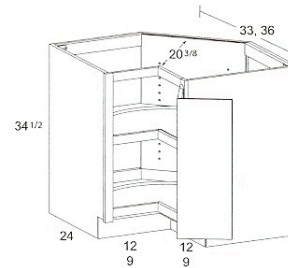

1 Door

DCSF42

2 Doors w/o
center mullion

CORNER SINK BASE CABINET

SBC33
SBC36

Hinged
double
Door
1 Adj.
Shelf

SBC33SLS
SBC36SLS

Hinged double Door with wooden
Lazy Susan installed.
1 1/2" rim height.
Estate and Designer will have plastic shelf.
Executive will have wood shelf.