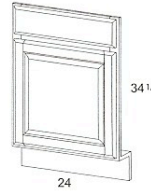

RETURN ANGLE BASE CAB

RAB2424
2 Doors
2 Fixed Shelves

BASE ANGLE TRIANGLE CAB

BAT24
2 Doors,
2 Drawer blanks
1 Adj. shelf

SINK FRONTS

SF2421
SF3027
SF3633
SF4239
SF4845

DIAGONAL CORNER SINK FR

DCSF

1 Door

DCSF42

2 Doors w/o
center mullion

CORNER SINK BASE CABINET

SBC33
SBC36

Hinged
double
Door
1 Adj.
Shelf

SBC33SLS
SBC36SLS

Hinged double Door with wooden
Lazy Susan installed.
1 1/2" rim height.
Estate and Designer will have plastic shelf.
Executive will have wood shelf.