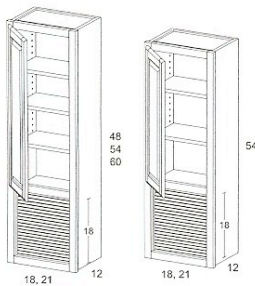

60" - 48" HIGH WALL CABIN

1 Door WT1860
3 Adj. Shelves WT2160

1 Door WT1854
2 Adj. Shelves WT2154

1 Door WT1848
2 Adj. Shelves WT2148

Must specify L/R hinge.