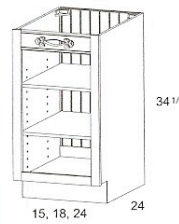

1/2" Flush Finished End standard.

BASE OPEN SHELF CABINETS

*Opening 5" x 5 1/16".
No depth modification.
Finished interior standard.*

OPEN DISPLAY BASE CABINETS WITH VALANCE

*2 matching
adj. Shelves*

*Beaded back standard.
Fret Valance is standard.
Finished interior standard.
3/4" Flush Finished Ends standard.*