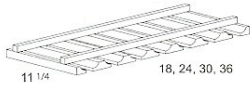

28
Si

34
2 l
Fn

WALL ORGANIZER

DEBUT ACCESSORIES

STEMGLASS HOLDERS

- holds 4 glasses
- holds 5 glasses
- holds 7 glasses
- holds 8 glasses

TIERED SPICE RACK

Adjusts
Fits 12"