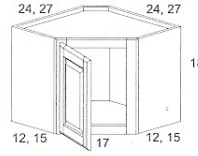

DIAGONAL HINGED DOOR U

DCW2418
DCW2718