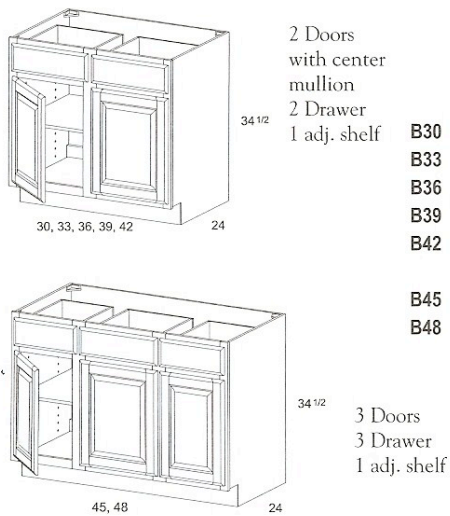

DEBUT BASE CABINETS

BASE SPICE RACKS

BASE CABINETS

BASE CABINETS

BASE CABINETS WITH FULL

Hinging is L, R, R and cannot be changed.

DEBUT BASE CABINETS

BASE CABINETS WITH ONE

1 Door
1 Drawer
1 sliding shelf

BWS15
BWS18
BWS21

2 Doors w/o
center mullion
1 Drawer
1 sliding shelf

BWS24
BWS27

2 Doors w/o
center mullion
1 Drawer
1 sliding shelf

BWS30
BWS33
BWS36

No depth modification.