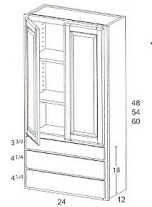

- 2 Doors   **WDC2448**
- w/o center   **WDC2448**
- mullion
- 3 Adj.   **WDC2448**
- Shelves

Increased depth in 3" increments only.