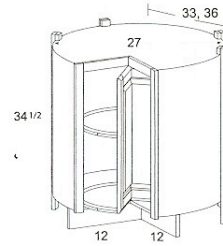

BASE LAZY SUSANS