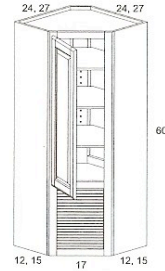

DEBUT WALL CABINETS

42" - 30" FINISHED INTERIOR MULLION

1 Door DCW2442FIMD
3 Adj. Shelves DCW2742FIMD

1 Door DCW2436FIMD
2 Adj. Shelves DCW2736FIMD

1 Door DCW2430FIMD
2 Adj. Shelves DCW2730FIMD

60" - 48" HIGH DIAGONAL

1 Door DCWA2460
3 Adj. Shelves DCWA2760

1 Door DCWA2454
2 Adj. Shelves DCWA2754

1 Door DCWA2448
2 Adj. Shelves DCWA2748

12" Depth can be increased to 15" only.
Increasing depth of DCW also changes the back dimension to 27".
15" Depth can be reduced to 12" only.
Decreasing the depth of DCW also changes the back dimension to 24".
Finished ends are standard.