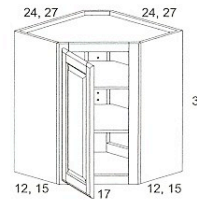

DEBUT WALL CABINETS

42" - 30" HIGH EASY REAC

1 Piano-hinged Door
3 Adj. Shelves

CWER2442

1 Piano-hinged Door
2 Adj. Shelves

CWER2436

1 Piano-hinged Door
2 Adj. Shelves

CWER2430

Must specify L/R hinge.

42" - 30" HIGH DIAGONAL

1 Door **DCW2442**

3 Adj. Shelves **DCW2742**

1 Door **DCW2436**

2 Adj. Shelves **DCW2736**

1 Door **DCW2430**

2 Adj. Shelves **DCW2730**

Must specify L/R hinge.

ROTATING SHELF KITS

3 Adj. Shelves
for 42" H - 36" H
DCW cabinets

R6713 Estate
Designer
Executive

2 Adj. Shelves
for 30" H
DCW cabinets

R6711 Estate
Designer
Executive

Executive
1" high rim finger-jointed plywood tray.
Chrome telescoping shaft.

PENINSULA DIAGONAL COR

DCPW2430
DCPW2730

1 Door on front side
2 Doors w/o center mullion on
back side
2 adj. Shelves