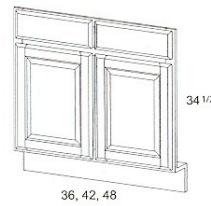

RETURN ANGLE BASE CAB

RAB2424
2 Doors
2 Fixed Shelves

BASE ANGLE TRIANGLE CAB

BAT24
2 Doors,
2 Drawer blanks
1 Adj. shelf

SINK FRONTS

SF2421
SF3027
SF3633
SF4239
SF4845

DIAGONAL CORNER SINK FR

DCSF

1 Door

DCSF42

2 Doors w/o
center mullion

CORNER SINK BASE CABINET

SBC33
SBC36

Hinged
double
Door
1 Adj.
Shelf

SBC33SLS
SBC36SLS

Hinged double Door with wooden
Lazy Susan installed.
1 1/2" rim height.
Estate and Designer will have plastic shelf.
Executive will have wood shelf.