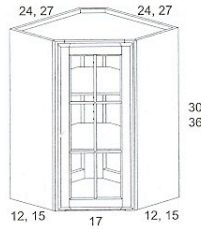

DEBUT WALL CABINETS

42" - 30" FINISHED INTERIOR MULLION

1 Door DCW2442FIMD
3 Adj. Shelves DCW2742FIMD

1 Door DCW2436FIMD
2 Adj. Shelves DCW2736FIMD

1 Door DCW2430FIMD
2 Adj. Shelves DCW2730FIMD

60" - 48" HIGH DIAGONAL

1 Door DCWA2460
3 Adj. Shelves DCWA2760

1 Door DCWA2454
2 Adj. Shelves DCWA2754

1 Door DCWA2448
2 Adj. Shelves DCWA2748

12" Depth can be increased to 15" only.
Increasing depth of DCW also changes the back dimension to 27".
15" Depth can be reduced to 12" only.
Decreasing the depth of DCW also changes the back dimension to 24".
Finished ends are standard.