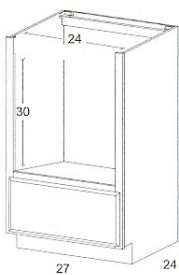

FARMHOUSE SINK / RANGE

3 Doors
No Shelves

FSB45

4 Doors
No Shelves

FSB48

DRAWER / RANGE BASE CABINETS

3 Drawers

DRB30
DRB33
DRB36

1 Door
1 Drawer
BTB18
DBTB21

DISHWASHER BASE CABINET

1 Blank
DWC2746

ANGLE BASE CABINET

1 Door
1 Adj. Shelf
BAC12 L/R

L-hand shown

R-hand shown

DEBUT BASE CABINETS