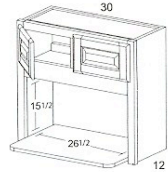

Increased depth in 3" increments only.

48" - 30" HIGH MICROWAVE

- 2 Doors with **MWO3048**
- center mullion **MWO3042**
- 1 removable **MWO3036**
- shelf & 1 adj. shelf **MWO3030**

- 2 Doors with **MWO3036**
- center mullion **MWO3030**
- 1 removable **MWO3030**
- shelf no adj. shelf