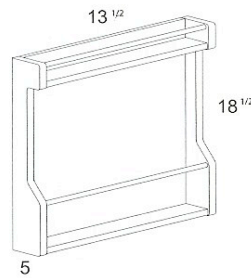

SINK BASE DOOR STOP