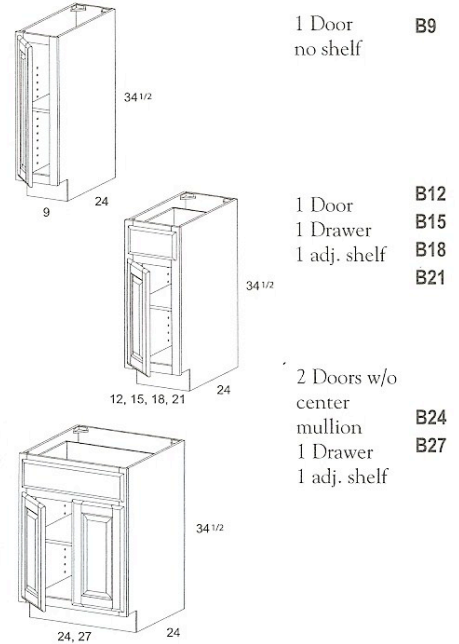

BASE CABINETS