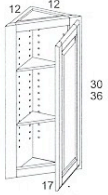

The depth cannot be modified.

*42" H cabinets have 3 Adj. shelves,
36" & 30" H have 2 adj. Shelves.

DEBUT WALL CABINETS

42" - 30" ANGLE WALL CAB

1 Door
3 Adj. Shelves

WAT1242 L/R
WAT1236 L/R
WAT1230 L/R

1 Door
2 Adj. Shelves