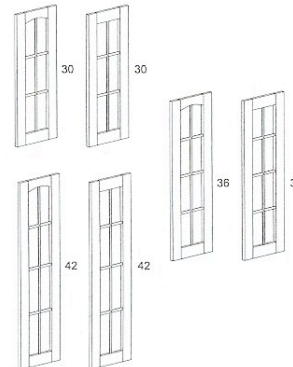

The depth cannot be modified.

*42" H cabinets have 3 Adj. shelves,
36" & 30" H have 2 adj. Shelves.

DEBUT WALL CABINETS

42" - 30" ANGLE WALL CAB

1 Door
3 Adj. Shelves

WAT1242 L/R
WAT1236 L/R
WAT1230 L/R

1 Door
2 Adj. Shelves

DIAGONAL HINGED DOOR U

DCW2418
DCW2718

MATCHING WALL END PANEL

MWEP12
MWEP15
MWEP18
MWEP24
MWEP30
MWEP36
MWEP42

DECORATIVE DOOR FRAMES

DDF

MULLION DOORS

30" H 1/2 Overlay MD
30" H Full Overlay MD
36" H 1/2 Overlay MD
36" H Full Overlay MD
42" H 1/2 Overlay MD
42" H Full Overlay MD