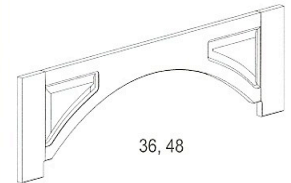

ARCH VALANCES

AV36 Trimmable 6"
AV48 Trimmable 6"