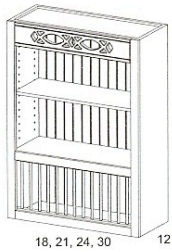

MATCHING VANITY END PAN

MVEP18
MVEP21

MVEP18BH
MVEP21BH

MVLCEP18
MVLCEP21

DEBUT ACCESSORIES

CHINA CABINET WITH VALANCE

42" high cabinets
have 1 Adj. Shelf.

36" high cabinets
have 1 Adj. Shelf.