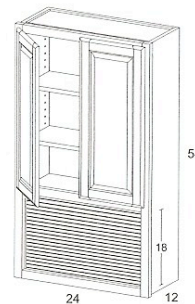

60" - 48" HIGH WALL CABIN

1 Door WT1860
3 Adj. Shelves WT2160

1 Door WT1854
2 Adj. Shelves WT2154

1 Door WT1848
2 Adj. Shelves WT2148

Must specify L/R hinge.

60" - 48" HIGH WALL CABIN

2 Doors w/o center mullion WT2460
3 Adj. Shelves