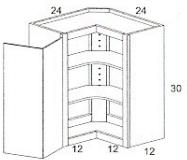

30

42, 48

12

*Must specify L/R blind.
Blind opening is 5 1/2".*

DEBUT WALL CABINETS

42" - 30" HIGH EASY REAC

1 Piano-hinged Door
3 Adj. Shelves

CWER2442

1 Piano-hinged Door
2 Adj. Shelves

CWER2436

1 Piano-hinged Door
2 Adj. Shelves

CWER2430

Must specify L/R hinge.

42" - 30" HIGH DIAGONAL

1 Door **DCW2442**

3 Adj. Shelves **DCW2742**