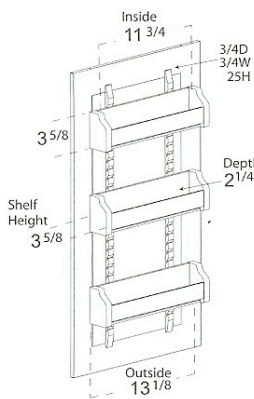

DEBUT ACCESSORIES

STEMGLASS HOLDERS

- holds 4 glasses
- holds 5 glasses
- holds 7 glasses
- holds 8 glasses

TIERED SPICE RACK

Adjusts
Fits 12"

WALL SPICE RACK

SCALLOP VALANCES

Adjust