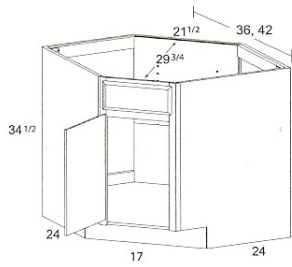

LAZY SUSAN SHELF KIT

2 Shelves

R6704 Estate
R6704 Designer
R6704 Executive

1 1/2" rim height.
26 1/2" diameter.

DEBUT BASE CABINETS

DIAGONAL CORNER SINK BASE

DCSB36
DCSB42

1 Door, No Shelf
1 Drawer Blank
42" has 2 Doors