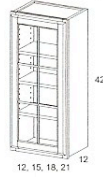

42" HIGH FINISHED INTERIOR