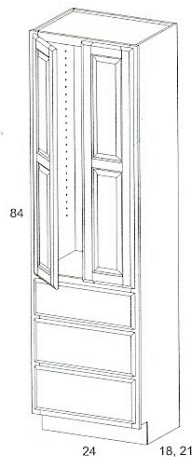

3 Drawers, 2 Blanks, 2 sets Butt Doors,
No Shelf

VANITY BASE FILE DRAWER

VBFD18

1 top Drawer,
1 bottom file drawer

VANITY HAMPER CABINET

VHB18

1 Pull-out Door
with hamper mounted
to the door.

DECORATIVE DESK END PAN

3/4" thick

DEP24 Estate
DEP24 Designer
DEP24 Executive

84" HIGH VANITY LINEN CABINETS

VLC1818
VLC1821

1 Door
3 Drawers
No Shelf

VLC2418
VLC2421

Butt Doors,
3 Drawers
No Shelf

84" HIGH VANITY LINEN CABINET