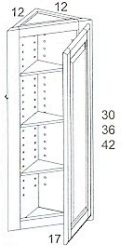

The depth cannot be modified.

*42" H cabinets have 3 Adj. shelves,
36" & 30" H have 2 adj. Shelves.

DEBUT WALL CABINETS

42" - 30" ANGLE WALL CAB

1 Door
3 Adj. Shelves

WAT1242 L/R
WAT1236 L/R
WAT1230 L/R

1 Door
2 Adj. Shelves