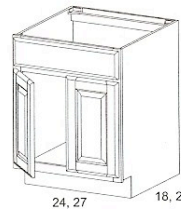

VANITY SINK CABINETS WIT

2 Butt Doors
1 Blank

VBDF24BH
VBDF2418BH
VBDF27BH
VBDF2718BH