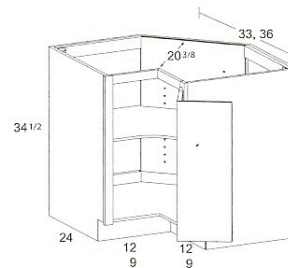

CORNER SINK BASE CABINET

SBC33
SBC36

Hinged
double
Door
1 Adj.
Shelf