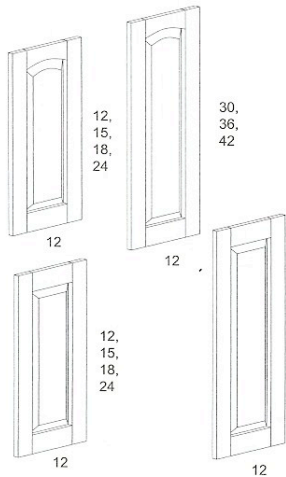

DEBUT WALL CABINETS

42" - 30" ANGLE WALL CAB

1 Door
3 Adj. Shelves

WAT1242 L/R
WAT1236 L/R
WAT1230 L/R

1 Door
2 Adj. Shelves

DIAGONAL HINGED DOOR U

DCW2418
DCW2718

MATCHING WALL END PANEL

MWEP12
MWEP15
MWEP18
MWEP24
MWEP30
MWEP36
MWEP42

DECORATIVE DOOR FRAMES

DDF