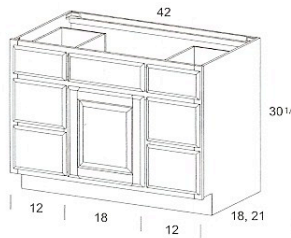

VDBS42
VDBS4218

6 Drawers
1 Door
1 Center Blank
No Shelf