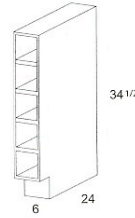

BASE OPEN SHELF CABINETS