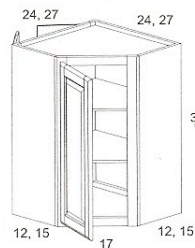

1 Piano-hinged Door
2 Adj. Shelves

CWER2436

1 Piano-hinged Door
2 Adj. Shelves

CWER2430

Must specify L/R hinge.

42" - 30" HIGH DIAGONAL

1 Door **DCW2442**

3 Adj. Shelves **DCW2742**

1 Door **DCW2436**

2 Adj. Shelves **DCW2736**

1 Door **DCW2430**

2 Adj. Shelves **DCW2730**

Must specify L/R hinge.

ROTATING SHELF KITS

3 Adj. Shelves
for 42" H - 36" H
DCW cabinets

R6713 Estate
Designer
Executive

2 Adj. Shelves
for 30" H
DCW cabinets

R6711 Estate
Designer
Executive

Executive
1" high rim finger-jointed plywood tray.
Chrome telescoping shaft.

PENINSULA DIAGONAL COR

DCPW2430
DCPW2730

1 Door on front side
2 Doors w/o center mullion on
back side
2 adj. Shelves