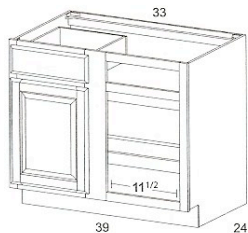

LAZY SUSAN SHELF KIT

2 Shelves

R6704 Estate
R6704 Designer
R6704 Executive

1 1/2" rim height.
26 1/2" diameter.

DEBUT BASE CABINETS

DIAGONAL CORNER SINK BASE

DCSB36
DCSB42

1 Door, No Shelf
1 Drawer Blank
42" has 2 Doors

R6702 Estate
R6702 Designer
R6702 Executive

28" rotary shelf
Field installation required.

BASE LAZY SUSANS

Attached Double Doors
BLS33
BLS36

1 1/2" rim height.

BASE BLIND CORNER CABINETS

1 Door CB36
1 Drawer CB39
1 Adj. Shelf CB42
CB45
CB48