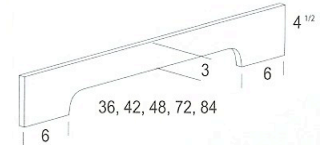

STANDARD ARCH VAL.