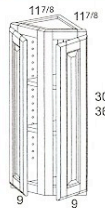

42" - 30" HIGH RETURN AIR

- 2 Single Doors   **WAR1242**
- on 2 sides   **WAR1236**
- 11 7/8" back   **WAR1230**
- sides and 9"   **WAR1230**
- fronts