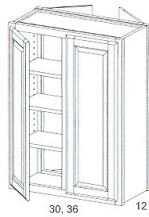

1 door on both sides, 3 adj. shelves

PW1542
PW1842

2 butt doors on both sides, 3 adj. shelves

PW2442

2 doors with center mullion on both sides, 3 adj. shelves

PW3042
PW3642

36" PENINSULA WALL CAB

1 door on both sides, 2 adj. shelves