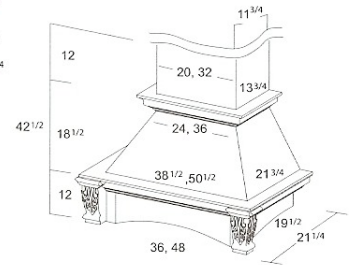

CHIMNEY HOODS