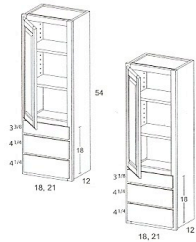

DEBUT WALL CABINETS

60" - 48" HIGH WALL CABINETS

- 1 Door   **WDC1860**
- 3 Adj.   **WDC2160**
- Shelves
- 1 Door   **WDC1854**
- 2 Adj.   **WDC2154**
- Shelves
- 1 Door   **WDC1848**
- 2 Adj.   **WDC2148**
- Shelves

Must specify L/R hinge.
Increased depth in 3" increments only.