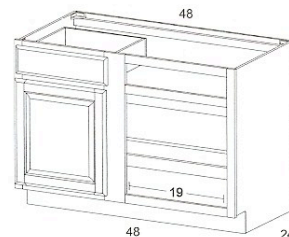

BASE BLIND CORNER CABINETS