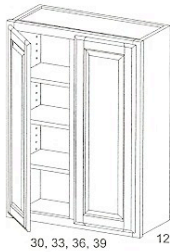

2 Doors with center mullion
3 Adj. Shelves

30, 33, 36, 39 12