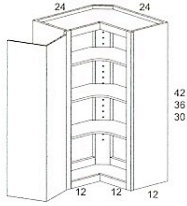

30

42, 48

12

*Must specify L/R blind.
Blind opening is 5 1/2".*

DEBUT WALL CABINETS

42" - 30" HIGH EASY REAC

1 Piano-hinged Door
3 Adj. Shelves

CWER2442

1 Piano-hinged Door
2 Adj. Shelves

CWER2436

1 Piano-hinged Door
2 Adj. Shelves

CWER2430

Must specify L/R hinge.

42" - 30" HIGH DIAGONAL

1 Door **DCW2442**

3 Adj. Shelves **DCW2742**