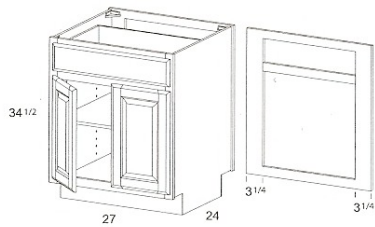

DEBUT BASE CABINETS

BASE BLIND CORNER PENIN

CPB27

2 Doors
1 Drawer
1 Adj. Shelf

MATCHING BASE END PANEL

MBEP